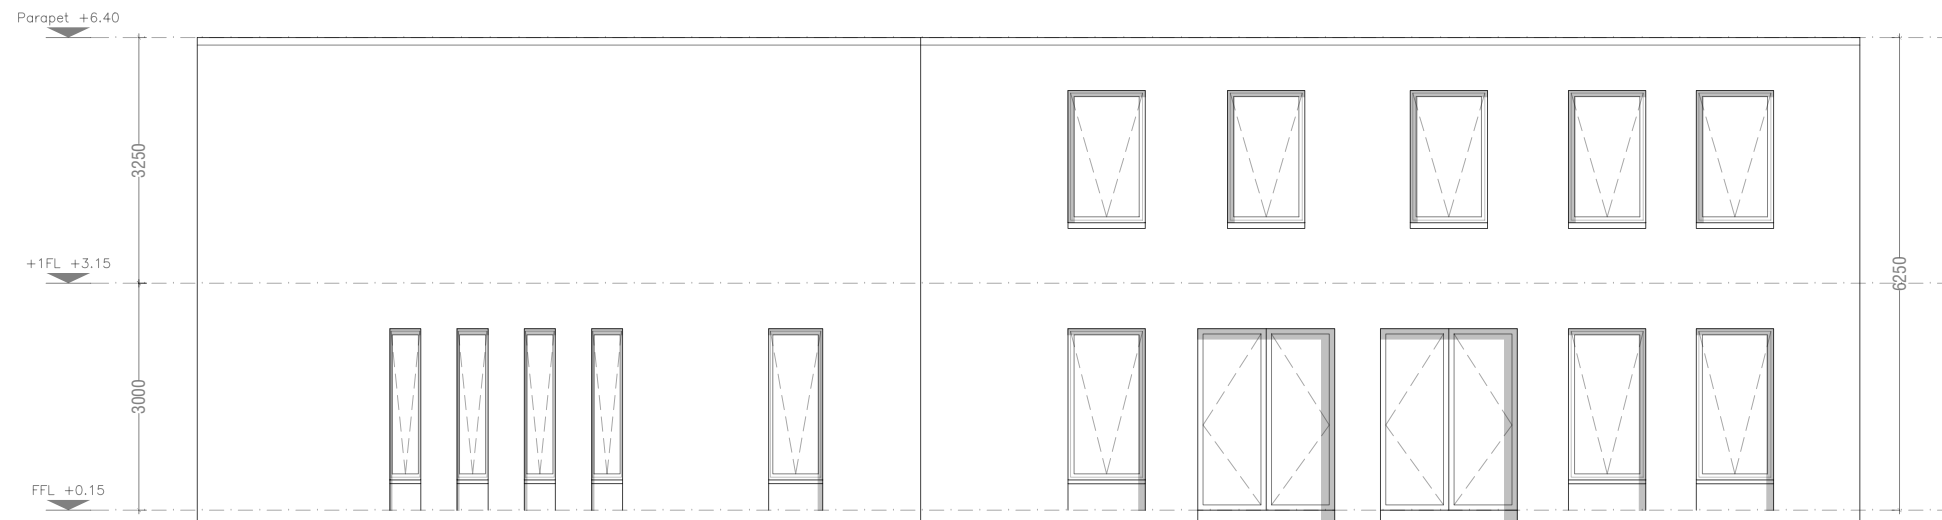

Creche
Front Elevation

Client
Lagan Homes Ireland

Project
Residential Development
Old Slane Road
Drogheda
Co. Louth

Stage Further Information
ID OSR-JF-ZZ-DR-A-4004
Title Creche Elevations
Scale 1:100 at A3
Date July 2024
Drawn SA

JFOCarchitects

01 453 0277
info@jfocarchitects.com
3-4 Greenmount House, Harold's Cross, Dublin, D6W X008